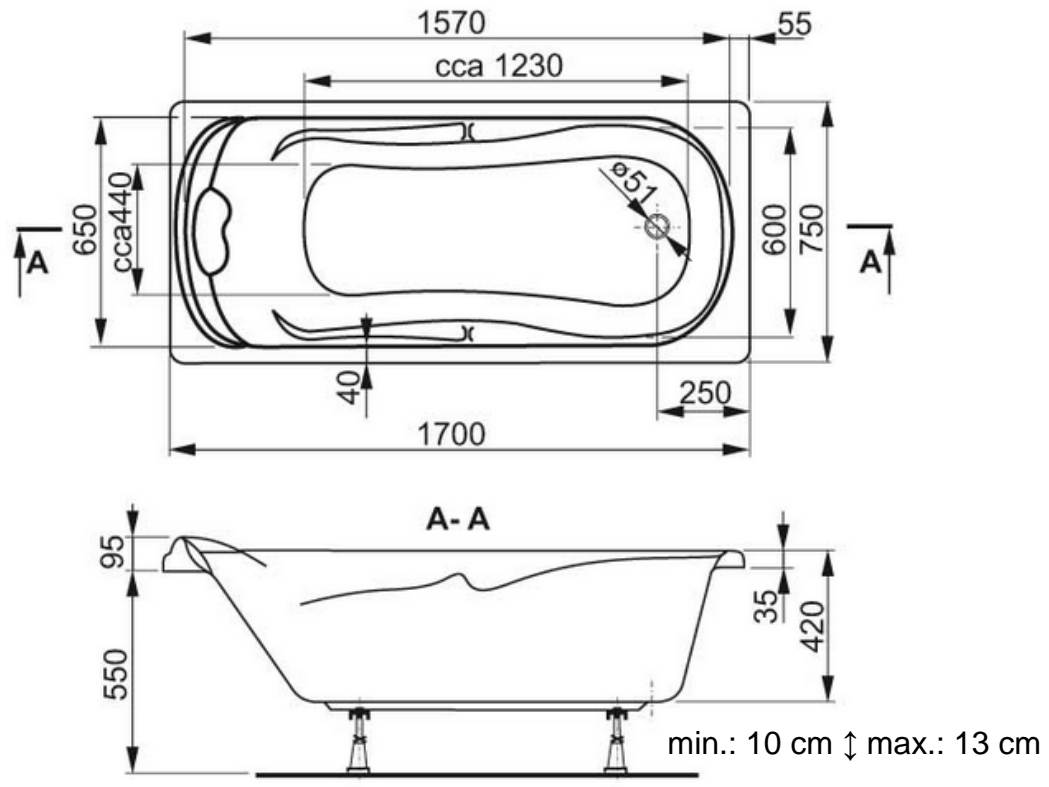

since 1978

AQUAMASS

Origin of Wellness

SPLASH 170 x 75 cm

+/- 210 l